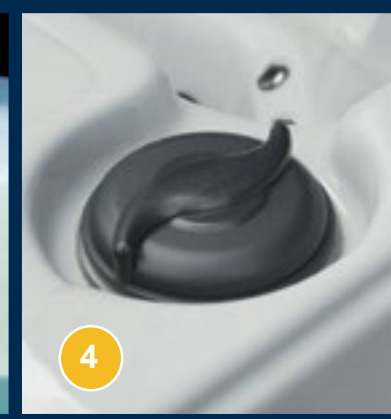

Stereo model shown in Sterling Silver

SL753B

(Bench Seating)

Size: 82" x 82" x 39"
Jets: 53 Stainless & Gray
Seats: 7 adults
Gallons: 350
Dry Weight: 800 lbs.
Filled Weight: 3600 lbs.

shorelinespa.com

- 1** Digital Controls
On Demand Hydrotherapy
- 2** Adjustable Stainless Steel
Jets with Optional Illuminated
Jet Package
(Jet styles vary by model)
- 3** Fountain Jets
- 4** Air & Water Diverters
User Friendly Design Allows
User to Adjust the Amount
of Air and Water Pressure
- 5** Maintenance Free Skirting
- 6** Optional Stereo System
Bluetooth™ / FM Audio with
Docking Station and Marine
Grade Speakers

Standard Features on the SL753B		Optional Features
Gecko™ XE Class Pack 220V / 60A Pump 1: Two-Speed 3.0 HP Continuous Duty 7.0 HP Breakdown Torque Pump 2: One-Speed 3.0 HP Continuous Duty 7.0 HP Breakdown Torque	Digital Topside Control 4 kW Heater 100 ft ² Filtration Icynene™ Foam Insulation Maintenance Free Skirting ABS Bottom-Wrap Plasma Ozone Water Treatment LED Lighting	LED Lit Skirting Corners Lucite™ Acrylic Surface Material Laminar Fountain Jets Padded Headrests Diverters VGB Compliant Intake 3 Yr. Parts / Labor Warranty • LED Backlit Jets • (CIRC) Circulation Pump • Stereo System <i>Waterproof Remote & Subwoofer</i> • (IT) in.Touch™ • (CL) in.Clear™ Sanitation System Additional charges apply